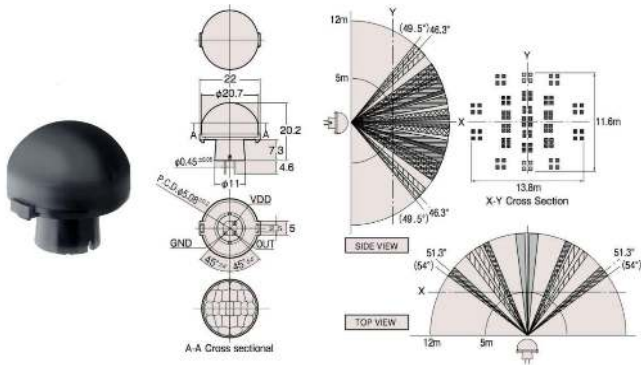

PIR-Pilz

Installation

- Rotate the detection field 45°
- The Arrow of the PIR-5 Sensorholder should point towards the middle of the street
- The PIR adapter allows the tilt of the sensor to align the detection field