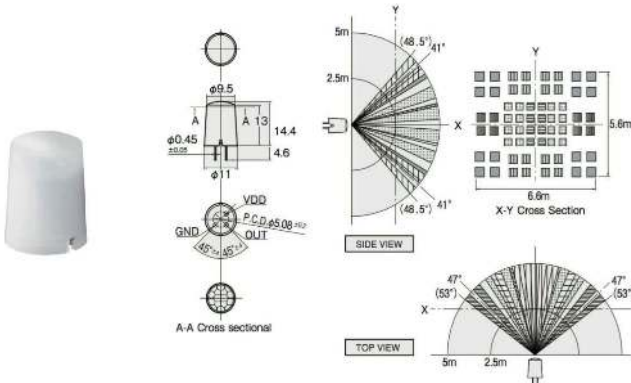

Standard-Angle and Wide-Angle

PIR-5 ST / HS