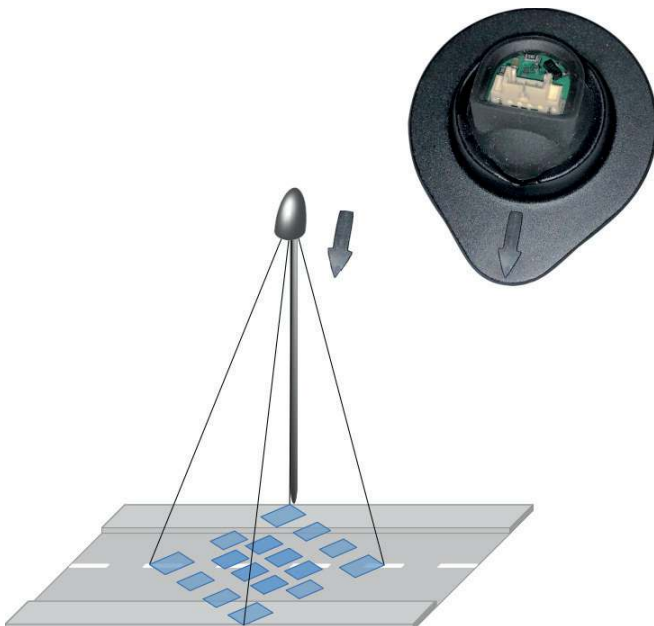

## Description

The PIR Motion sensor is based on the passive infrared technology. It detects motions as a result in the differences of the surrounding temperatures: if an object with a temperature that is different from that of the surrounding into the detection area, the sensor reacts.

### PIR-Pilz

- Detection zone of 92 beams

## Standard-Angle and Wide-Angle

PIR-5 ST / HS

PIR-Pilz

## Installation

- Rotate the detection field 45°
- The Arrow of the PIR-5 Sensorholder should point towards the middle of the street
- The PIR adapter allows the tilt of the sensor to align the detection field