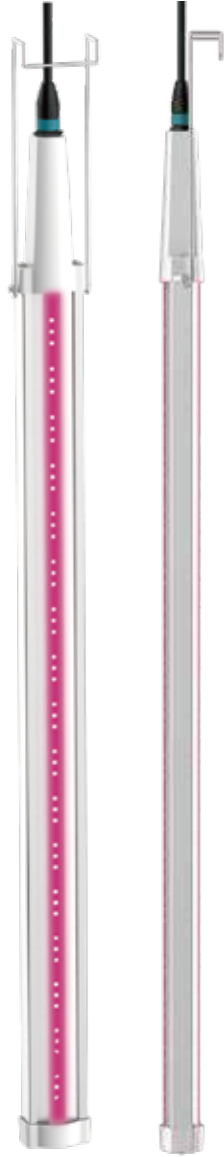

Horti-Tube

Professional Horticulture Lighting Solution

CE RoHS

Horti-Tube

1. Having LED on both sides, it can light two rows of plant.
2. IP65, daisy chained, take male and female plug.
3. Customized spectrum
- 4: Good supplemental lighting for vertical farming

Description

Horti-Tube is an ideal inter lighting grow lights between plants. Having LEDS on both side, it can light two rows of plant at the same time. With aluminum housing, it can get better heat dissipation without harmine the green leaves. Horti-Bar interlighting is not only suitable for cucumber, but also for tomato and peppers. Our flexible design allows greater control over the plant growth process. Also interlighting connection provides easy to install.