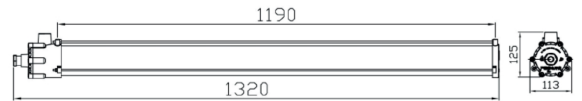

Capsule EX

Explosion Proof Linear Light

Find me on the Web

Lighting Data

LED Chip	Lumileds
Lumens	2200lm / 4400lm
Color Rendering Index	>80
Correlated Color Temp.	4000K / 6000K
Beam Angle	110°

Electrical Data

Power	20W / 40W
Voltage	220-240VAC
Frequency	50/60Hz
Power Factor	>0.9

Mechanical Data

Housing	Diecast Aluminium
Diffuser	Tempered Glass
IP Rating	IP66
Finish	Grey

Driver Options

On-Off

Emergency Kit

Not Applicable

Sensors

Not Applicable

Article ID	Power	Lumens	Correlated Color Temp.	Dimension	IP Rating
Capsule 20	20W	2200lm	6000K	1320mm(A)x 125mm(B)	IP66
Capsule 40	40W	4400lm	6000K	1320mm(A)x 125mm(B)	IP66

Selected products only, for other non listed products please get in touch with us