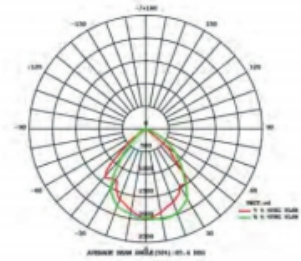

Capsule EX

Explosion Proof Linear Light

Find me on the Web

Lighting Data

LED Chip	Lumileds
Lumens	2200lm / 4400lm
Color Rendering Index	>80
Correlated Color Temp.	4000K / 6000K
Beam Angle	110°

Electrical Data

Power	20W / 40W
Voltage	220-240VAC
Frequency	50/60Hz
Power Factor	>0.9

Mechanical Data

Housing	Diecast Aluminium
Diffuser	Tempered Glass
IP Rating	IP66
Finish	Grey

Driver Options

On-Off

Emergency Kit

Not Applicable

Sensors

Not Applicable

Article ID	Power	Lumens	Correlated Color Temp.	Dimension	IP Rating
Capsule 20	20W	2200lm	6000K	1320mm(A)x 125mm(B)	IP66
Capsule 40	40W	4400lm	6000K	1320mm(A)x 125mm(B)	IP66

Selected products only, for other non listed products please get in touch with us