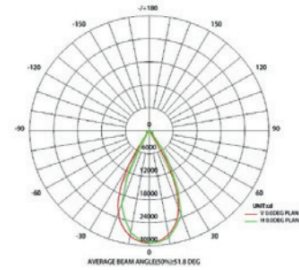

Mechanical Data

Housing	Diecast Aluminium
Diffuser	Tempered Glass
IP Rating	IP66
Finish	Grey

Driver Options

On-Off

Emergency Kit

Not Applicable

Sensors

Not Applicable

Article ID	Power	Lumens	Correlated Color Temp.	Dimension	IP Rating
Galaxy EX 100	100W	12500lm	6000K	360mm(A)x 260mm(B)	IP66
Galaxy EX 200	200W	18750lm	6000K	360mm(A)x 325mm(B)	IP66

Selected products only, for other non listed products please get in touch with us