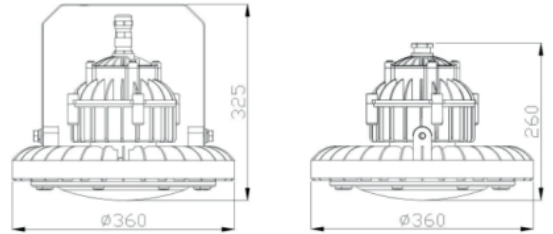

Galaxy EX

Explosion Proof Highbay Light

Find me on the Web

Lighting Data

LED Chip	Lumileds
Lumens	12500lm / 18750lm
Color Rendering Index	>80
Correlated Color Temp.	4000K / 6000K
Beam Angle	110°

Electrical Data

Power	100W / 200W
Voltage	220-240VAC
Frequency	50/60Hz
Power Factor	>0.9

Mechanical Data

Housing	Diecast Aluminium
Diffuser	Tempered Glass
IP Rating	IP66
Finish	Grey

Driver Options

On-Off

Emergency Kit

Not Applicable

Sensors

Not Applicable

Article ID	Power	Lumens	Correlated Color Temp.	Dimension	IP Rating
Galaxy EX 100	100W	12500lm	6000K	360mm(A)x 260mm(B)	IP66
Galaxy EX 200	200W	18750lm	6000K	360mm(A)x 325mm(B)	IP66