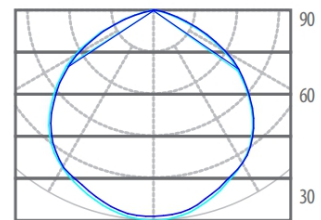

Mechanical Data

Housing	Diecast Aluminium
Diffuser	Tempered Glass
IP Rating	IP66
Finish	Grey

110 deg

Driver Options

On-Off / 0-10V / Dali / D4i

Emergency Kit

Not Applicable

Sensors

PIR / Microwave

Article ID	Power	Lumens	Correlated Color Temp.	Dimension	IP Rating
Sirius 100	100W	14000lm	6000K	317mm(A)x 469mm(B)	IP66
Sirius 150	150W	21000lm	6000K	317mm(A)x 469mm(B)	IP66
Sirius 200	200W	28000lm	6000K	369mm(A)x 529mm(B)	IP66
Sirius 300	300W	42000lm	6000K	399mm(A)x 611mm(B)	IP66

Selected products only, for other non listed products please get in touch with us