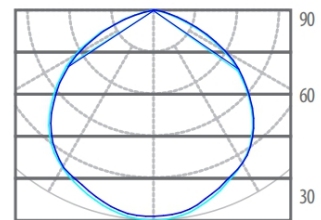

Mechanical Data

Housing	Diecast Aluminium
Diffuser	Tempered Glass
IP Rating	IP66
Finish	Black

110 deg

Driver Options

On-Off / 0-10V / Dali / D4i

Emergency Kit

Not Applicable

Sensors

PIR / Microwave

Article ID	Power	Lumens	Correlated Color Temp.	Dimension	IP Rating
Focus 80	80W	11200lm	6000K	296mm(A)x 277mm(B)	IP66
Focus 100	100W	14000lm	6000K	296mm(A)x 277mm(B)	IP66
Focus 150	150W	21000lm	6000K	350mm(A)x 316mm(B)	IP66
Focus 200	200W	28000lm	6000K	400mm(A)x 365mm(B)	IP66

Selected products only, for other non listed products please get in touch with us