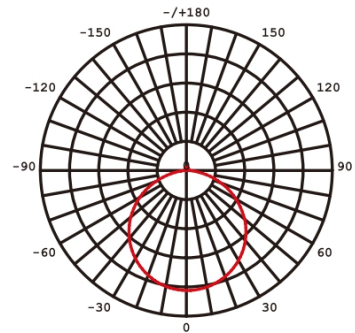

Mechanical Data

Housing	Extruded Silicon
Diffuser	Silicon
IP Rating	IP67
Finish	White

Driver Options

On-Off / 0-10V / Triac / Dali / D4i

Emergency Kit

Not Applicable

Application

Outdoor

Article ID	Power	Lumens	Correlated Color Temp.	Dimension	IP Rating
02-302-002170	12W	960lm	3000K	5000mm(A)x 16mm(B)	IP67

Selected products only, for other non listed products please get in touch with us