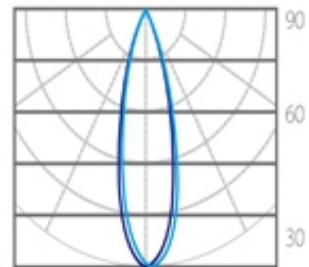

Mechanical Data

Housing	Diecast Aluminium
Diffuser	Glass
IP Rating	IP65
Finish	Black/Grey

Driver Options

On-Off / 0-10V / Triac / Dali / D4i

Emergency Kit

Not Applicable

Application

Outdoor

Article ID	Power	Lumens	Correlated Color Temp.	Dimension	IP Rating
02-304-002153	9W	630lm	3000K	300mm(A)x 28mm(B)	IP65
02-304-002285	18W	1260lm	3000K	500mm(A)x 28mm(B)	IP65
02-304-002154	24W	1680lm	3000K	1000mm(A)x 28mm(B)	IP65
02-304-002286	36W	2520lm	3000K	1000mm(A)x 48mm(B)	IP65

Selected products only, for other non listed products please get in touch with us