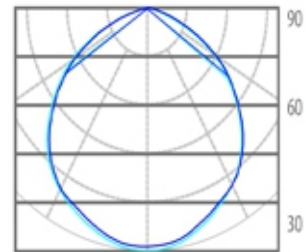

Mechanical Data

Housing	Aluminium
Diffuser	Glass
IP Rating	IP65
Finish	Black

Driver Options

On-Off / 0-10V / Triac / Dali / D4i

Emergency Kit

Available

Application

Outdoor

Article ID	Power	Lumens	Correlated Color Temp.	Dimension	IP Rating
02-303-002140	6W	480lm	3000K	260mm(A)x 80mm(B)	IP65
02-303-002281	9W	720lm	4000K	260mm(A)x 80mm(B)	IP65
02-303-002141	18W	1440lm	3000K	260mm(A)x 80mm(B)	IP65
02-303-002282	18W	1440lm	4000K	260mm(A)x 80mm(B)	IP65

Selected products only, for other non listed products please get in touch with us