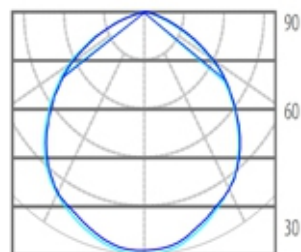

Mechanical Data

Housing	Aluminium
Diffuser	Glass
IP Rating	IP65
Finish	Black

Driver Options

On-Off / 0-10V / Triac / Dali / D4i

Emergency Kit

Available

Application

Outdoor

Article ID	Power	Lumens	Correlated Color Temp.	Dimension	IP Rating
02-303-002140	6W	480lm	3000K	260mm(A)x 80mm(B)	IP65
02-303-002281	9W	720lm	4000K	260mm(A)x 80mm(B)	IP65
02-303-002141	18W	1440lm	3000K	260mm(A)x 80mm(B)	IP65
02-303-002282	18W	1440lm	4000K	260mm(A)x 80mm(B)	IP65

Selected products only, for other non listed products please get in touch with us