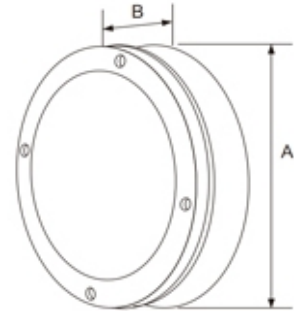

Bulkhead Light, IP65

Find me on the Web

Lighting Data

LED Chip	Epistar
Lumens	960lm / 1440lm / 2000lm
Color Rendering Index	>80
Correlated Color Temp.	3000K / 4000K / 6000K
Beam Angle	110°

Electrical Data

Power	12W / 18W / 25W / 30W
Voltage	220-240VAC
Frequency	50/60Hz
Power Factor	>0.9