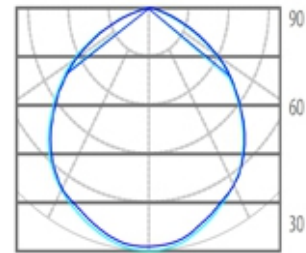

Mechanical Data

Housing	Diecast Aluminium
Diffuser	PC
IP Rating	IP65
Finish	White/Black

Driver Options

On-Off / 0-10V / Triac / Dali / D4i

Emergency Kit

Available

Application

Outdoor

Article ID	Power	Lumens	Correlated Color Temp.	Dimension	IP Rating
02-303-002133	12W	1200lm	3000K	Φ275mm(A)x 80mm(B)	IP65
02-303-002275	18W	1800lm	4000K	Φ275mm(A)x 80mm(B)	IP65
02-303-002135	20W	2000lm	3000K	Φ275mm(A)x 80mm(B)	IP65
02-303-002276	20W	2000lm	4000K	Φ275mm(A)x 80mm(B)	IP65
02-303-002277	30W	2400lm	4000K	Φ275mm(A)x 80mm(B)	IP65

Selected products only, for other non listed products please get in touch with us