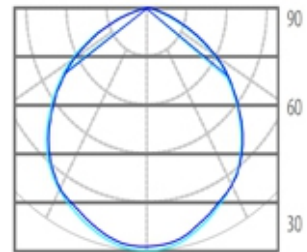

Mechanical Data

Housing	Diecast Aluminium
Diffuser	PC
IP Rating	IP65
Finish	White/Black

Driver Options

On-Off / 0-10V / Triac / Dali / D4i

Emergency Kit

Available

Application

Outdoor

Article ID	Power	Lumens	Correlated Color Temp.	Dimension	IP Rating
02-303-002133	10W	800lm	3000K	225mm(A)x 135mm(B)	IP65
02-303-002274	10W	800lm	4000K	225mm(A)x 135mm(B)	IP65
02-303-002134	15W	1200lm	3000K	225mm(A)x 135mm(B)	IP65
02-303-002275	15W	1200lm	4000K	225mm(A)x 135mm(B)	IP65
02-303-002135	20W	1600lm	3000K	280mm(A)x 180mm(B)	IP65
02-303-002276	20W	1600lm	4000K	280mm(A)x 180mm(B)	IP65

Selected products only, for other non listed products please get in touch with us