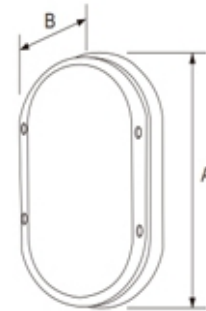

Bulkhead Light, IP65

Find me on the Web

Lighting Data

LED Chip	Epistar
Lumens	800lm / 1200lm / 1600lm
Color Rendering Index	>80
Correlated Color Temp.	3000K / 4000K / 6000K
Beam Angle	110°

Electrical Data