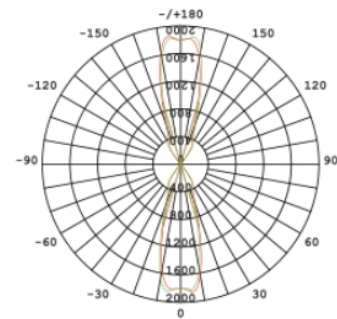

Mechanical Data

Housing	Diecast Aluminium
Diffuser	Glass
IP Rating	IP65
Finish	Black/Grey

Driver Options

On-Off / 0-10V / Triac / Dali / D4i

Emergency Kit

Not Included

Application

Outdoor

Article ID	Power	Lumens	Correlated Color Temp.	Dimension	IP Rating
02-304-002153	6W	420lm	3000K	Φ96mm(A)x 200mm(B)	IP65
02-304-002285	15W	1050lm	3000K	Φ96mm(A)x 200mm(B)	IP65
02-304-002154	2X6W	840lm	3000K	Φ96mm(A)x 200mm(B)	IP65
02-304-002286	2X15W	2100lm	3000K	Φ96mm(A)x 200mm(B)	IP65

Selected products only, for other non listed products please get in touch with us