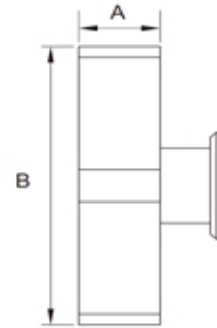

Weatherproof light, IP65

Find me on the Web

Lighting Data

LED Chip	Osram
Lumens	420lm / 1050lm / 2100lm
Color Rendering Index	>80
Correlated Color Temp.	3000K / 4000K / 6000K
Beam Angle	30° / 60°

Electrical Data