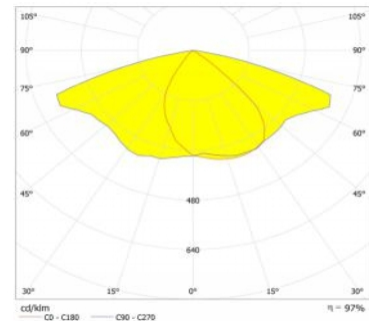

Mechanical Data

Housing	Diecast Aluminium
Diffuser	Tempered Glass
IP Rating	IP65
Finish	Black

Driver Options

On-Off / 0-10V / Triac / Dali / D4i

Emergency Kit

Not Applicable

Sensors

PIR / Microwave

Article ID	Power	Lumens	Correlated Color Temp.	Dimension	IP Rating
Crescent 30	30W	3600lm	3K / 4K / 57K	480mm(A)x684mm(B)	IP65
Crescent 50	50W	5000lm	3K / 4K / 57K	480mm(A)x684mm(B)	IP65
Crescent 70	75W	9000lm	3K / 4K / 57K	480mm(A)x684mm(B)	IP65

Selected products only, for other non listed products please get in touch with us