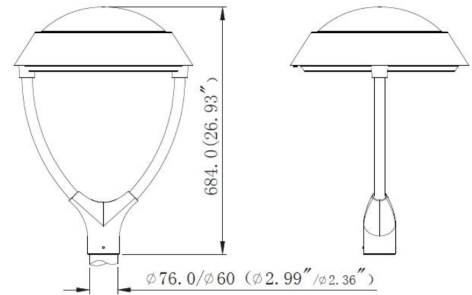

Top Pole Light, IP66

Find me on the Web

Lighting Data

LED Chip	Lumileds
Lumens	3600lm / 6000lm / 9000lm
Color Rendering Index	>80
Correlated Color Temp.	3000K / 4000K / 5700K
Beam Angle	Asym

Electrical Data

Emergency Kit

Not Applicable

Sensors

PIR / Microwave

Article ID	Power	Lumens	Correlated Color Temp.	Dimension	IP Rating
Crescent 30	30W	3600lm	3K / 4K / 57K	480mm(A)x684mm(B)	IP65
Crescent 50	50W	5000lm	3K / 4K / 57K	480mm(A)x684mm(B)	IP65
Crescent 70	75W	9000lm	3K / 4K / 57K	480mm(A)x684mm(B)	IP65