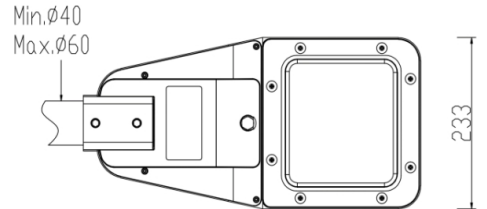

LED Street Light, IP66

Find me on the Web

Lighting Data

| | |
|------------------------|------------------------------------|
| LED Chip | Lumileds |
| Lumens | 3600lm / 6000lm / 9600lm / 12000lm |
| Color Rendering Index | >80 |
| Correlated Color Temp. | 3000K / 4000K / 6000K |
| Beam Angle | Asym |

Electrical Data

| | |
|--------------|------------------------|
| Power | 30W / 50W / 80W / 100W |
| Voltage | 220-240VAC |
| Frequency | 50/60Hz |
| Power Factor | >0.9 |

Mechanical Data

| | |
|-----------|-------------------|
| Housing | Diecast Aluminium |
| Diffuser | Glass |
| IP Rating | IP66 |
| Finish | Grey RAL9006 |