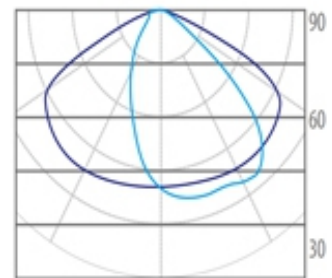

Mechanical Data

Housing	Diecast Aluminium
Diffuser	Glass
IP Rating	IP66
Finish	Grey RAL9006

Driver Options

On-Off / 0-10V / Triac / Dali / D4i

Emergency Kit

Not Applicable

Sensors

PIR / Microwave

Article ID	Power	Lumens	Correlated Color Temp.	Dimension	IP Rating
Phantom 30	30W	3600lm	4000K	472mm(A)x233mm(B)	IP66
Phantom 50	50W	6000lm	4000K	472mm(A)x233mm(B)	IP66
Phantom 100	80W	9600lm	6000K	472mm(A)x233mm(B)	IP66

Selected products only, for other non listed products please get in touch with us