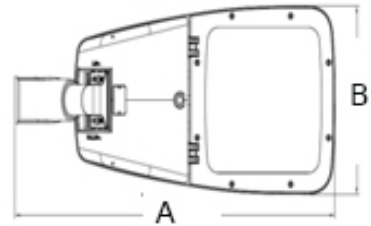

LED Street Light, IP66

Find me on the Web

Lighting Data

LED Chip	Lumileds
Lumens	10800lm/13500lm/16200lm/20250lm
Color Rendering Index	>80
Correlated Color Temp.	3000K / 4000K / 6000K
Beam Angle	Asym

Electrical Data