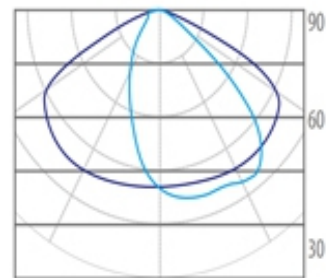

Mechanical Data

Housing	Diecast Aluminium
Diffuser	Glass
IP Rating	IP66
Finish	Grey RAL9006

Driver Options

On-Off / 0-10V / Triac / Dali / D4i

Emergency Kit

Not Applicable

Sensors

PIR / Microwave

Article ID	Power	Lumens	Correlated Color Temp.	Dimension	IP Rating
02-303-002092	100W	13500lm	4000K	783mm(A)x330mm(B)	IP66
02-303-002094	150W	16200lm	4000K	783mm(A)x330mm(B)	IP66
02-303-002266	200W	27000lm	6000K	783mm(A)x330mm(B)	IP66

Selected products only, for other non listed products please get in touch with us