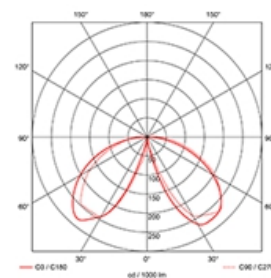

LED Bollard Light, IP65

Find me on the Web

Lighting Data

LED Chip	Bridgelux
Lumens	800lm
Color Rendering Index	>80
Correlated Color Temp.	3000K / 4000K
Beam Angle	Asym

Electrical Data

Power	10W
Voltage	220-240VAC
Frequency	50/60Hz
Power Factor	>0.9

Article ID	Power	Lumens	Correlated Color Temp.	Dimension	IP Rating
02-303-002103	10W	800lm	3000K / 4000K	Φ150mm(A)x 800mm(B)	IP65

Selected products only, for other non listed products please get in touch with us