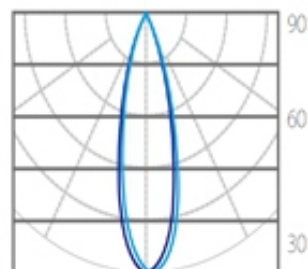

Mechanical Data

Housing	Aluminium
Diffuser	Glass
IP Rating	IP65
Finish	Black/Grey

Driver Options

On-Off / 0-10V / Triac / Dali

Emergency Kit

Not Applicable

Application

Outdoor

Article ID	Power	Lumens	Correlated Color Temp.	Dimension	IP Rating
02-303-002108	7W	640lm	3000K	70mm(A)x 80mm(B)	IP65
02-303-002273	7W	640lm	4000K	70mm(A)x 80mm(B)	IP65

Selected products only, for other non listed products please get in touch with us