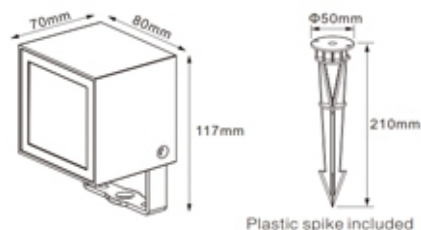

LED Spike Lights, IP65

Find me on the Web

Lighting Data

| | |
|------------------------|-----------------------|
| LED Chip | CREE |
| Lumens | 640lm |
| Color Rendering Index | >80 |
| Correlated Color Temp. | 3000K / 4000K / 6000K |
| Beam Angle | 27° |

Electrical Data

| | |
|--------------|------------|
| Power | 8W |
| Voltage | 220-240VAC |
| Frequency | 50/60Hz |
| Power Factor | >0.9 |

Mechanical Data

| | |
|-----------|------------|
| Housing | Aluminium |
| Diffuser | Glass |
| IP Rating | IP65 |
| Finish | Black/Grey |