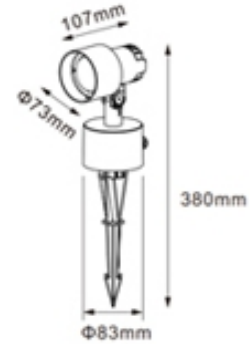

LED Spike Light, IP65

Find me on the Web

Lighting Data

LED Chip	CREE
Lumens	560lm / 1200lm
Color Rendering Index	>80
Correlated Color Temp.	3000K / 4000K / 6000K
Beam Angle	37° / 45°

Electrical Data

Power	7W / 15W
Voltage	220-240VAC
Frequency	50/60Hz
Power Factor	>0.9

Mechanical Data

Housing	Aluminium
Diffuser	Glass
IP Rating	IP65
Finish	Black / Grey

Driver Options

On-Off / 0-10V / Triac / Dali

Emergency Kit

Not Applicable

Application

Outdoor

Article ID	Power	Lumens	Correlated Color Temp.	Dimension	IP Rating
02-303-002106	7W	560lm	3000K	Φ73mm(A)x 380mm(B)	IP65
02-303-002271	7W	560lm	4000K	Φ73mm(A)x 380mm(B)	IP65
02-303-002107	15W	1200lm	3000K	Φ73mm(A)x 380mm(B)	IP65
02-303-002272	15W	1200lm	4000K	Φ73mm(A)x 380mm(B)	IP65