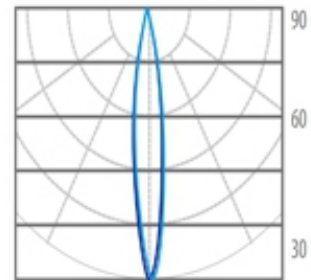

Mechanical Data

Housing	Aluminium
Diffuser	Glass
IP Rating	IP65
Finish	Black / Grey

Driver Options

On-Off / 0-10V / Triac / Dali

Emergency Kit

Not Applicable

Application

Outdoor

Article ID	Power	Lumens	Correlated Color Temp.	Dimension	IP Rating
02-303-002106	7W	560lm	3000K	Φ73mm(A)x 380mm(B)	IP65
02-303-002271	7W	560lm	4000K	Φ73mm(A)x 380mm(B)	IP65
02-303-002107	15W	1200lm	3000K	Φ73mm(A)x 380mm(B)	IP65
02-303-002272	15W	1200lm	4000K	Φ73mm(A)x 380mm(B)	IP65

Selected products only, for other non listed products please get in touch with us