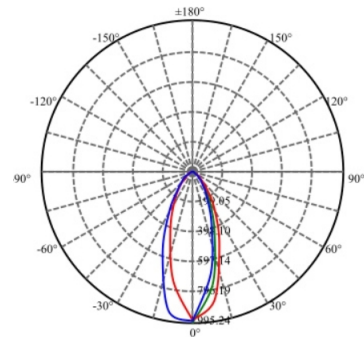

### Application

Outdoor

Article ID	Power	Lumens	Correlated Color Temp.	Dimension	IP Rating
02-303-002129	5W	300lm	3000K	Φ84mm(A)x 106mm(B)	IP68
02-303-002130	7W	420lm	3000K	Φ84mm(A)x 106mm(B)	IP68
02-303-002131	12W	720lm	3000K	Φ128mm(A)x 132mm(B)	IP68