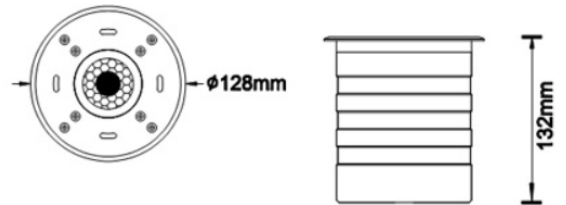

LED Underwater Light, IP68

Find me on the Web

Lighting Data

LED Chip	CREE
Lumens	300lm / 420lm / 720lm
Color Rendering Index	>80
Correlated Color Temp.	3000K / 4000K
Beam Angle	24° / 38°

Electrical Data

Power	5W / 7W / 12W
Voltage	24Vdc
Frequency	-
Power Factor	>0.9

Mechanical Data

Housing	Stainless Steel
Diffuser	Glass
IP Rating	IP68
Finish	Stainless Steel

Driver Options

On-Off / 0-10V / Triac / Dali / D4i

Emergency Kit

Not Applicable