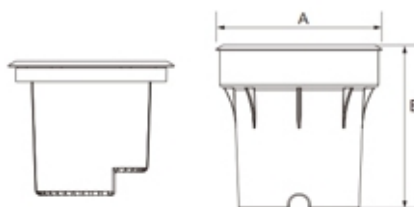

LED Inground Lights, IP67

Find me on the Web

Lighting Data

LED Chip	CREE
Lumens	840lm
Color Rendering Index	>80
Correlated Color Temp.	3000K / 4000K
Beam Angle	15°/25°/40°/60°

Electrical Data

Power	12W
Voltage	24Vdc
Frequency	-
Power Factor	>0.9

Mechanical Data

Housing	SS316 Trim + Aluminum
Diffuser	Glass
IP Rating	IP67
Finish	Stainless Steel

Driver Options

On-Off / 0-10V / Triac / Dali / D4i

Emergency Kit

Not Applicable

Application

Outdoor