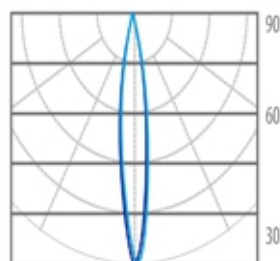

LED Inground Lights, IP67

Find me on the Web

Lighting Data

LED Chip	CREE
Lumens	840lm
Color Rendering Index	>80
Correlated Color Temp.	3000K / 4000K
Beam Angle	15°/25°/40°/60°

Electrical Data

Power	12W
Voltage	24Vdc
Frequency	-
Power Factor	>0.9

Mechanical Data

Housing	SS316 Trim + Aluminum
Diffuser	Glass
IP Rating	IP67
Finish	Stainless Steel

Driver Options

On-Off / 0-10V / Triac / Dali / D4i

Emergency Kit

Not Applicable

Application

Outdoor

Article ID	Power	Lumens	Correlated Color Temp.	Dimension	IP Rating
02-303-002126	12W	840lm	3000K	Φ134mm(A)x 105mm(B)	IP67

Selected products only, for other non listed products please get in touch with us