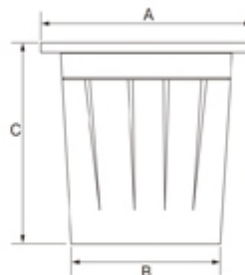

Lumya Spot

LED Inground Light, IP67

Find me on the Web

Lighting Data

LED Chip	CREE
Lumens	470lm / 690lm
Color Rendering Index	>80
Correlated Color Temp.	3000K / 4000K
Beam Angle	10° 23° 38°

Electrical Data

Power	6W / 9W
Voltage	24Vdc
Frequency	-
Power Factor	>0.9

Mechanical Data

Housing	SS316 Trim and Aluminum Housing
Diffuser	Glass
IP Rating	IP67
Finish	Stainless Steel

Driver Options

On-Off / 0-10V / Triac / Dali / D4i