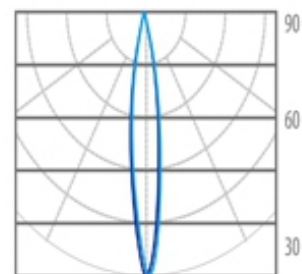

Lumya Spot

LED Inground Light, IP67

Find me on the Web

Lighting Data

LED Chip	CREE
Lumens	470lm / 690lm
Color Rendering Index	>80
Correlated Color Temp.	3000K / 4000K
Beam Angle	10° 23° 38°

Electrical Data