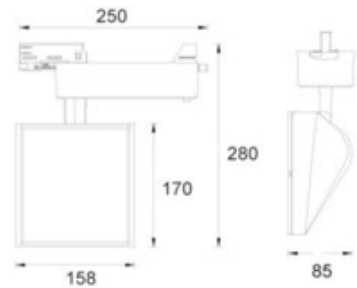

Track Light, IP20

Find me on the Web

Lighting Data

LED Chip	CREE
Lumens	1534lm/2175lm/2540lm
Color Rendering Index	>80
Correlated Color Temp.	3000K / 4000K / 6000K
Beam Angle	Wall washer

Electrical Data

Power	20W/28W/36W
Voltage	220-240VAC
Frequency	50/60Hz
Power Factor	>0.9

Article ID	Power	Lumens	Correlated Color Temp.	Dimension	IP Rating
02-301-002070	20W	1534lm	3000K	158mm(A)x 280mm(B)	IP20
02-301-002242	28W	2175lm	4000K	158mm(A)x 280mm(B)	IP20
02-301-002072	36W	2540lm	3000K	158mm(A)x 280mm(B)	IP20
02-301-002243	36W	2540lm	4000K	158mm(A)x 280mm(B)	IP20