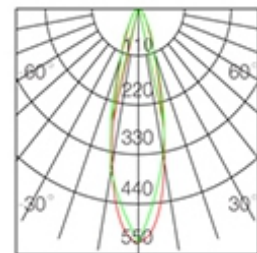

Mechanical Data

Housing	Diecast Aluminium
Diffuser	PC
IP Rating	IP20
Finish	White/Black

Driver Options

On-Off / 0-10V / Triac / Dali

Emergency Kit

Not Applicable

Sensors

Not Applicable

Article ID	Power	Lumens	Correlated Color Temp.	Dimension	IP Rating
02-301-002070	20W	1534lm	3000K	158mm(A)x 280mm(B)	IP20
02-301-002242	28W	2175lm	4000K	158mm(A)x 280mm(B)	IP20
02-301-002072	36W	2540lm	3000K	158mm(A)x 280mm(B)	IP20
02-301-002243	36W	2540lm	4000K	158mm(A)x 280mm(B)	IP20

Selected products only, for other non listed products please get in touch with us