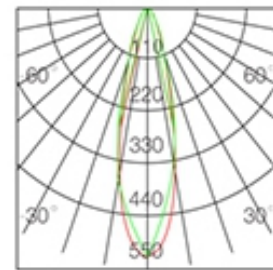

Mechanical Data

Housing	Diecast Aluminium
Diffuser	PC
IP Rating	IP20
Finish	White/Black

Driver Options

On-Off / 0-10V / Triac / Dali

Emergency Kit

Not Applicable

Sensors

Not Applicable

Article ID	Power	Lumens	Correlated Color Temp.	Dimension	IP Rating
02-301-002069	18W	870lm	3000K	138mm(A)x 217mm(B)	IP20
02-301-002240	18W	870lm	4000K	138mm(A)x 217mm(B)	IP20

Selected products only, for other non listed products please get in touch with us