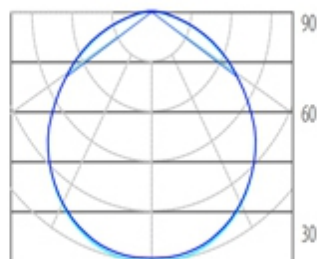

Mechanical Data

Housing	Polycarbonate
Diffuser	PC
IP Rating	IP65
Finish	White

Driver Options

On-Off / 0-10V / Triac / Dali / D4i

Emergency Kit

Available

Sensors

PIR / Microwave

Article ID	Power	Lumens	Correlated Color Temp.	Dimension	IP Rating
Triproof 30	30W	3600lm	4000K	1200mm(A)x 73mm(B)	IP65
Triproof 40	40W	4800lm	4000K	1200mm(A)x 73mm(B)	IP65
Triproof 60	60W	7200lm	6000K	1500mm(A)x 73mm(B)	IP65

Selected products only, for other non listed products please get in touch with us