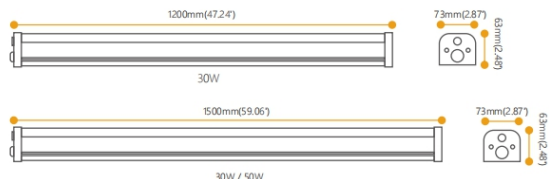

LED Weatherproof light, IP65

Find me on the Web

Lighting Data

LED Chip	Bridgelux
Lumens	3600lm / 4800lm / 7200lm
Color Rendering Index	>80
Correlated Color Temp.	3000K / 4000K / 6000K
Beam Angle	120°

Electrical Data

Emergency Kit

Available

Sensors

PIR / Microwave

Article ID	Power	Lumens	Correlated Color Temp.	Dimension	IP Rating
Triproof 30	30W	3600lm	4000K	1200mm(A)x 73mm(B)	IP65
Triproof 40	40W	4800lm	4000K	1200mm(A)x 73mm(B)	IP65
Triproof 60	60W	7200lm	6000K	1500mm(A)x 73mm(B)	IP65