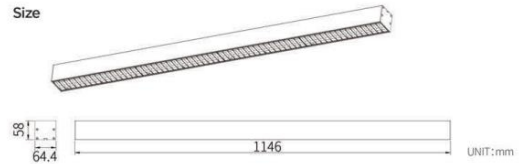

LED Linear light, IP40

Find me on the Web

Lighting Data

LED Chip	Osram
Lumens	4500lm
Color Rendering Index	>80
Correlated Color Temp.	3000K / 4000K / 6000K
Beam Angle	120°

Electrical Data

Power	45W
Voltage	220-240VAC
Frequency	50/60Hz
Power Factor	>0.9

Article ID	Power	Lumens	Correlated Color Temp.	Dimension	IP Rating
Contiline 40	45W	4500lm	4000K	1146mm(A)x 65mm(B)	IP40

Selected products only, for other non listed products please get in touch with us