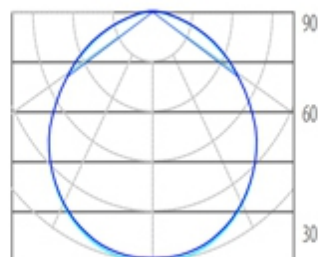

LED Linear light, IP40 / IP44

Find me on the Web

Lighting Data

| | |
|------------------------|-----------------------|
| LED Chip | Osram |
| Lumens | 2400lm / 4800lm |
| Color Rendering Index | >80 |
| Correlated Color Temp. | 3000K / 4000K / 6000K |
| Beam Angle | 120° |

Electrical Data

| | |
|--------------|------------|
| Power | 20W / 40W |
| Voltage | 220-240VAC |
| Frequency | 50/60Hz |
| Power Factor | >0.9 |

Mechanical Data

| | |
|-----------|-------------|
| Housing | CRCA Steel |
| Diffuser | PC |
| IP Rating | IP40 / IP44 |
| Finish | White |