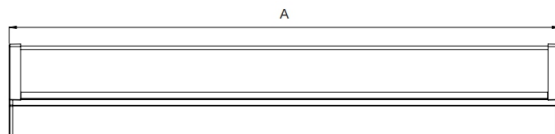

LED Linear light, IP40 / IP44

Find me on the Web

Lighting Data

LED Chip	Osram
Lumens	2400lm / 4800lm
Color Rendering Index	>80
Correlated Color Temp.	3000K / 4000K / 6000K
Beam Angle	120°

Electrical Data

Power	20W / 40W
Voltage	220-240VAC
Frequency	50/60Hz
Power Factor	>0.9