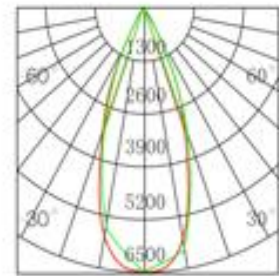

Mechanical Data

Housing	Aluminium
Diffuser	PC
IP Rating	IP40/44
Finish	White/Black

Driver Options

On-Off / 0-10V / Triac / Dali

Emergency Kit

Available

Sensors

PIR / Microwave

Article ID	Power	Lumens	Correlated Color Temp.	Dimension	IP Rating
02-301-002059	15W	1350lm	3000K	Φ130mm(A)x 155mm(B)	IP40/44
02-301-002060	20W	1800lm	3000K	Φ130mm(A)x 155mm(B)	IP40/44
02-301-002232	30W	2250lm	4000K	Φ170mm(A)x 185mm(B)	IP40/44
02-301-002233	40W	2700lm	4000K	Φ195mm(A)x 195mm(B)	IP40/44

Selected products only, for other non listed products please get in touch with us