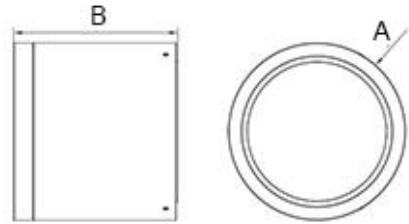

Lumya Round

Ceiling Light, IP40/44

Find me on the Web

Lighting Data

LED Chip	Epistar
Lumens	1350lm/1800lm/2250lm /2700lm
Color Rendering Index	>80
Correlated Color Temp.	3000K / 4000K / 6000K
Beam Angle	50°

Electrical Data

Power	15W/20W/25W /30W/35W/40W
Voltage	220-240VAC
Frequency	50/60Hz
Power Factor	>0.9