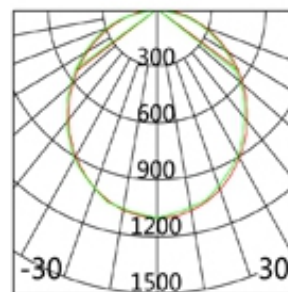

Mechanical Data

Housing	Aluminium
Diffuser	PC
IP Rating	IP20
Finish	White / Black

Driver Options

On-Off / 0-10V / Triac

Emergency Kit

NA

Sensors

PIR / Microwave

Article ID	Power	Lumens	Correlated Color Temp.	Dimension	IP Rating
Eclipse 50	50W	4500lm	3000K	Φ500mm(A)x 95mm(B)	IP20
Eclipse 80	80W	7500lm	4000K	Φ600mm(A)x 95mm(B)	IP20

Selected products only, for other non listed products please get in touch with us