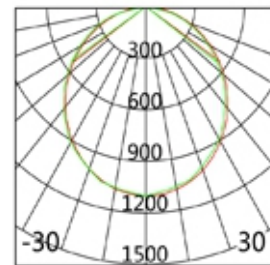

Mechanical Data

Housing	Aluminium
Diffuser	PC
IP Rating	IP54
Finish	White

Driver Options

On-Off / 0-10V / Triac

Emergency Kit

NA

Sensors

PIR / Microwave

Article ID	Power	Lumens	Correlated Color Temp.	Dimension	IP Rating
02-301-002054	12W	1200lm	3000K	Φ300mm(A)x 48mm(B)	IP20
02-301-002226	18W	1800lm	4000K	Φ300mm(A)x 48mm(B)	IP20
02-301-002227	24W	2400lm	4000K	Φ300mm(A)x 48mm(B)	IP20

Selected products only, for other non listed products please get in touch with us