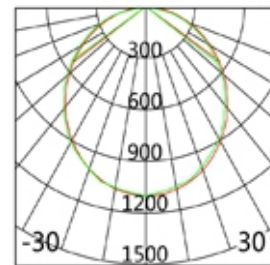

Mechanical Data

Housing	Aluminium
Diffuser	PC
IP Rating	IP20
Finish	White / Black

Driver Options

On-Off / 0-10V / Triac

Emergency Kit

NA

Sensors

PIR / Microwave

Article ID	Power	Lumens	Correlated Color Temp.	Dimension	IP Rating
Moon 30	30W	2800lm	3000K	Φ300mm(A)x 50mm(B)	IP20
Moon 50	50W	4800lm	4000K	Φ600mm(A)x 50mm(B)	IP20

Selected products only, for other non listed products please get in touch with us