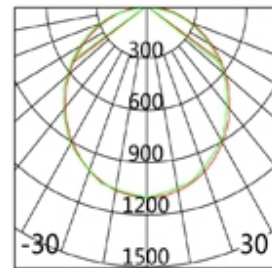

### Lighting Data

LED Chip	Samsung
Lumens	3600lm / 6000lm
Color Rendering Index	>80
Correlated Color Temp.	4000K / 5000K / 6000K
Beam Angle	110°