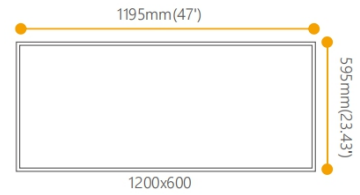

### Lighting Data

LED Chip	Samsung
Lumens	3600lm / 6000lm
Color Rendering Index	>80
Correlated Color Temp.	4000K / 5000K / 6000K
Beam Angle	110°

### Sensors

PIR / Microwave

Article ID	Power	Lumens	Correlated Color Temp.	Dimension	IP Rating
ROD 36	36W	3600lm	4K/5K/6K	1195mm(A)x 295mm(B)	IP44
ROD 60	60W	6000lm	4K/5K/6K	1195mm(A)x 595mm(B)	IP44

Selected products only, for other non listed products please get in touch with us