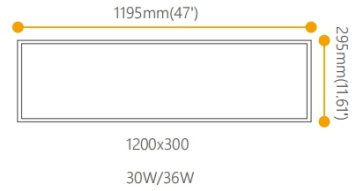

### Lighting Data

LED Chip	Samsung
Lumens	3600lm / 6000lm
Color Rendering Index	>80
Correlated Color Temp.	4000K / 5000K / 6000K
Beam Angle	110°

### Mechanical Data

Housing	Aluminium Trim + Steel
Diffuser	Polycarboante
IP Rating	IP44
Finish	White

### Sensors

PIR / Microwave

Article ID	Power	Lumens	Correlated Color Temp.	Dimension	IP Rating
ROD 36	36W	3600lm	4K/5K/6K	1195mm(A)x 295mm(B)	IP44
ROD 60	60W	6000lm	4K/5K/6K	1195mm(A)x 595mm(B)	IP44

Selected products only, for other non listed products please get in touch with us