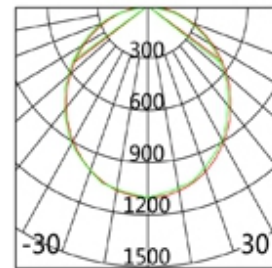

Mechanical Data

Housing	Aluminium Trim + Steel
Diffuser	Polycarbonate
IP Rating	IP40
Finish	White

Driver Options

On-Off / 0-10V / Triac / Dali / D4i

Emergency Kit

Available

Sensors

PIR / Microwave

Article ID	Power	Lumens	Correlated Color Temp.	Dimension	IP Rating
Luna 15-34W	15W-34W	2130lm-4650lm	4K/5K/6K	595mm(A)x 595mm(B)	IP40

Selected products only, for other non listed products please get in touch with us