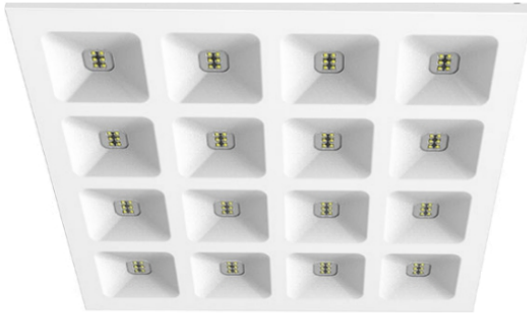

Recessed Panel Light, IP40

Find me on the Web

Lighting Data

LED Chip	Samsung
Lumens	2130lm-4650lm
Color Rendering Index	>80
Correlated Color Temp.	4000K / 6000K
Beam Angle	110°

Electrical Data

Power	15W-34W
Voltage	220-240VAC
Frequency	50/60Hz
Power Factor	>0.9

Mechanical Data

Housing	Aluminium Trim + Steel
Diffuser	Polycarbonate
IP Rating	IP40
Finish	White

Driver Options

On-Off / 0-10V / Triac / Dali / D4i

Emergency Kit

Available

Sensors

PIR / Microwave

Article ID	Power	Lumens	Correlated Color Temp.	Dimension	IP Rating
Luna 15-34W	15W-34W	2130lm-4650lm	4K/5K/6K	595mm(A)x 595mm(B)	IP40

Selected products only, for other non listed products please get in touch with us