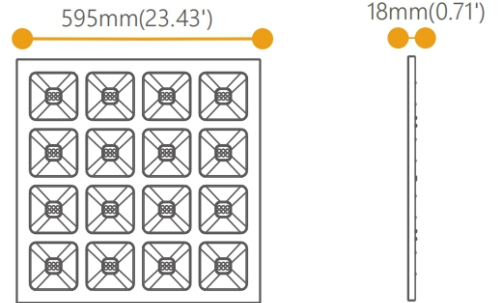

Recessed Panel Light, IP40

Find me on the Web

Lighting Data

LED Chip	Samsung
Lumens	2130lm-4650lm
Color Rendering Index	>80
Correlated Color Temp.	4000K / 6000K
Beam Angle	110°

Electrical Data

Power	15W-34W
Voltage	220-240VAC
Frequency	50/60Hz
Power Factor	>0.9

Mechanical Data

Housing	Aluminium Trim + Steel
Diffuser	Polycarbonate
IP Rating	IP40
Finish	White

Driver Options

On-Off / 0-10V / Triac / Dali / D4i

Emergency Kit

Available

Sensors

PIR / Microwave

Article ID	Power	Lumens	Correlated Color Temp.	Dimension	IP Rating
Luna 15-34W	15W-34W	2130lm-4650lm	4K/5K/6K	595mm(A)x 595mm(B)	IP40

Selected products only, for other non listed products please get in touch with us