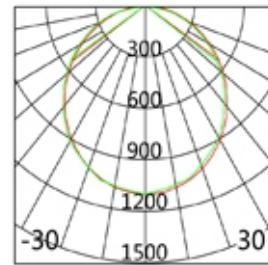

Recessed Troffer Light, IP40

Find me on the Web

Lighting Data

LED Chip	Epistar
Lumens	3600lm/4000lm/4400lm
Color Rendering Index	>80
Correlated Color Temp.	3000K / 4000K / 6000K
Beam Angle	110°

Electrical Data