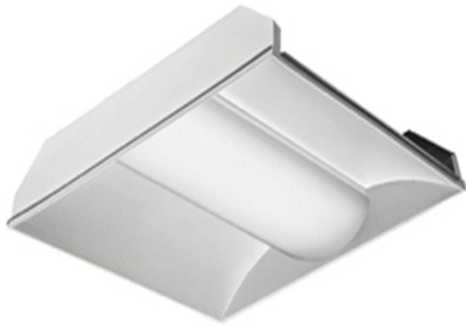

Recessed Troffer Light, IP40

Find me on the Web

Lighting Data

LED Chip	Epistar
Lumens	3600lm/4000lm/4400lm
Color Rendering Index	>80
Correlated Color Temp.	3000K / 4000K / 6000K
Beam Angle	110°

Electrical Data