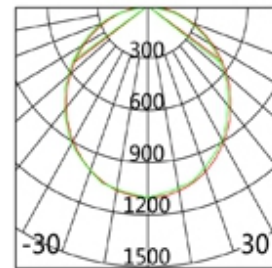

Mechanical Data

Housing	Aluminium Trim + Steel
Diffuser	Polycarboante
IP Rating	IP40
Finish	White

Driver Options

On-Off / 0-10V / Triac / Dali / D4i

Emergency Kit

Available

Sensors

PIR / Microwave

Article ID	Power	Lumens	Correlated Color Temp.	Dimension	IP Rating
Flat 36	36W	3600lm	4K/5K/6K	595mm(A)x 595mm(B)	IP40
Flat 40	40W	4000lm	4K/5K/6K	595mm(A)x 595mm(B)	IP40

Selected products only, for other non listed products please get in touch with us