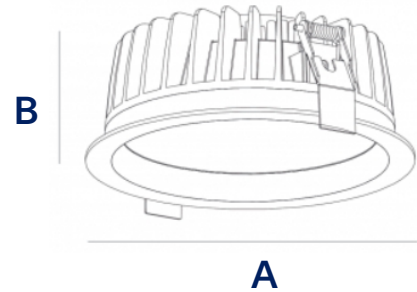

LED Recessed Downlight, IP65

Find me on the Web

Lighting Data

LED Chip	Osram / Samsung
Lumens	1425lm / 2400lm
Color Rendering Index	>80
Correlated Color Temp.	3000K / 4000K / 6000K
Beam Angle	100°

Electrical Data

Power	15W / 25W
Voltage	220-240VAC
Frequency	50/60Hz
Power Factor	>0.9