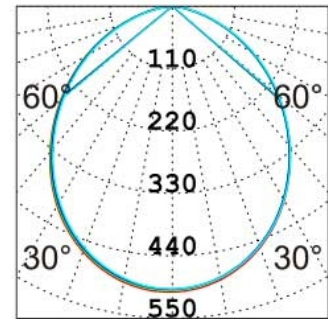

Mechanical Data

Housing	Diecast Aluminium
Diffuser	PC
IP Rating	IP65
Finish	White

Driver Options

On-Off / 0-10V / Triac / Dali / D4i

Emergency Kit

Available

Sensors

PIR / Microwave

Article ID	Power	Lumens	Correlated Color Temp.	Dimension	IP Rating
Shield 15W	15W	1425lm	3000K/4000K	Φ160mm(A)x 60mm(B)	IP65
Shield 25W	25W	2400lm	3000K/4000K	Φ160mm(A)x 60mm(B)	IP65

Selected products only, for other non listed products please get in touch with us