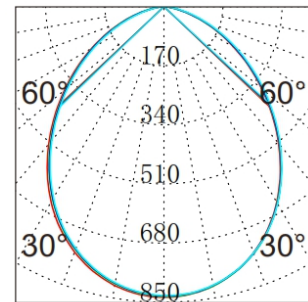

Mechanical Data

Housing	Aluminium
Diffuser	Polycarbonate
IP Rating	IP44
Finish	White

Driver

On-OFF

Emergency Kit

Available

Application

Indoor

Article ID	Power	Lumens	Correlated Color Temp.	Dimension	IP Rating
Astro 15	15W	1500lm	6000K	Φ160mm(A)x 70mm(B)	IP44
Astro 20	20W	2000lm	6000K	Φ190mm(A)x 74mm(B)	IP44