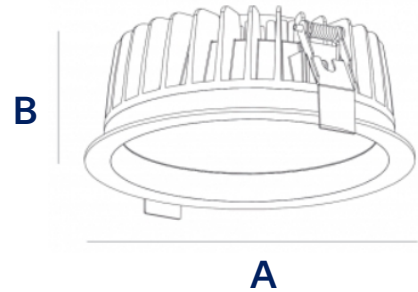

Recessed Down Light, IP44

Find me on the Web

Lighting Data

LED	Bridgelux/Samsung
Lumens	1500lm / 2000lm
Color Rendering Index	>80
Correlated Color Temp.	3000K / 4000K / 6000K
Beam Angle	100°

Electrical Data

Indoor

Article ID	Power	Lumens	Correlated Color Temp.	Dimension	IP Rating
Astro 15	15W	1500lm	6000K	Φ160mm(A)x 70mm(B)	IP44
Astro 20	20W	2000lm	6000K	Φ190mm(A)x 74mm(B)	IP44