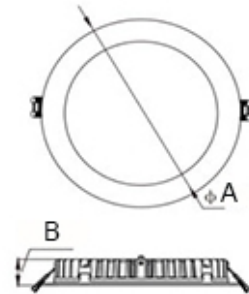

Recessed Downlight, IP44

Find me on the Web

Lighting Data

LED Chip	CREE
Lumens	3500lm / 4500lm
Color Rendering Index	>80
Correlated Color Temp.	3000K / 4000K / 6000K
Beam Angle	50°

Electrical Data

Power	35W / 45W
Voltage	220-240VAC
Frequency	50/60Hz
Power Factor	>0.9

Article ID	Power	Lumens	Correlated Color Temp.	Dimension	IP Rating
02-301-002045	35W	3500lm	3000K	Φ225mm(A)x 70mm(B)	IP44
02-301-002217	45W	4500lm	4000K	Φ225mm(A)x 70mm(B)	IP44

Selected products only, for other non listed products please get in touch with us