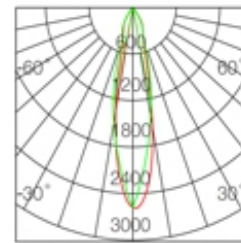

Recessed Downlight, IP44

Find me on the Web

Lighting Data

LED Chip	CREE
Lumens	3500lm / 4500lm
Color Rendering Index	>80
Correlated Color Temp.	3000K / 4000K / 6000K
Beam Angle	50°

Electrical Data

Power	35W / 45W
Voltage	220-240VAC
Frequency	50/60Hz
Power Factor	>0.9

Article ID	Power	Lumens	Correlated Color Temp.	Dimension	IP Rating
02-301-002045	35W	3500lm	3000K	Φ225mm(A)x 70mm(B)	IP44
02-301-002217	45W	4500lm	4000K	Φ225mm(A)x 70mm(B)	IP44

Selected products only, for other non listed products please get in touch with us