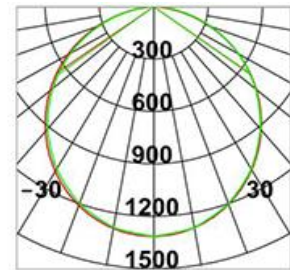

Mechanical Data

Housing	Polycarbonate
Diffuser	PC
IP Rating	IP54
Finish	White

Driver Options

On-Off / 0-10V / Triac / Dali / D4i

Emergency Kit

Available

Sensors

PIR / Microwave

Article ID	Power	Lumens	Correlated Color Temp.	Dimension	IP Rating
02-301-002037	13W	1300lm	3000K	Φ228mm(A)x 98mm(B)	IP54
02-301-002210	18W	1800lm	4000K	Φ228mm(A)x 98mm(B)	IP54
02-301-002039	25W	2500lm	4000K	Φ228mm(A)x 98mm(B)	IP54

Selected products only, for other non listed products please get in touch with us