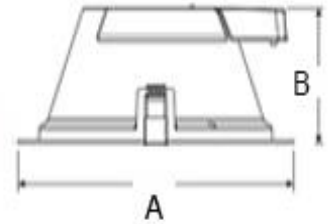

Recessed Downlight, IP54

Find me on the Web

Lighting Data

LED Chip	Osram SMD
Lumens	1300lm/1800lm /2500lm/3000lm
Color Rendering Index	>80
Correlated Color Temp.	3000K / 4000K / 6000K
Beam Angle	90°

Electrical Data

Power	13W/18W/25W/30W
Voltage	220-240VAC
Frequency	50/60Hz
Power Factor	>0.9