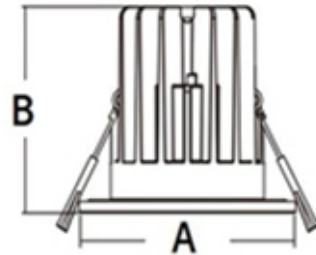

Recessed Spotlight, IP20/44

Find me on the Web

Lighting Data

LED Chip	CREE
Lumens	450lm/630lm/1080lm/1800lm
Color Rendering Index	>80
Correlated Color Temp.	3000K / 4000K
Beam Angle	24°

Electrical Data

Power	5W / 7W / 12W / 20W
Voltage	220-240VAC
Frequency	50/60Hz
Power Factor	>0.9