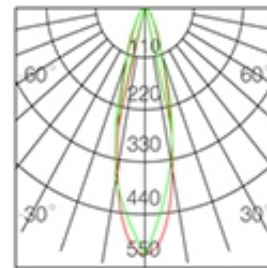

Mechanical Data

Housing	Diecast Aluminium
Diffuser	PC
IP Rating	IP40 / IP44
Finish	White

Driver Options

On-Off / 0-10V / Triac / Dali / D4i

Emergency Kit

Available

Sensors

PIR / Microwave

Article ID	Power	Lumens	Correlated Color Temp.	Dimension	IP Rating
02-301-002006	5W	450lm	3000K	Φ60mm(A)x 66mm(B)	IP44
02-301-002179	7W	630lm	4000K	Φ83mm(A)x 81mm(B)	IP44
02-301-002008	12W	1080lm	3000K	Φ100mm(A)x 105mm(B)	IP44
02-301-002181	20W	1800lm	4000K	Φ130mm(A)x 116mm(B)	IP44

Selected products only, for other non listed products please get in touch with us