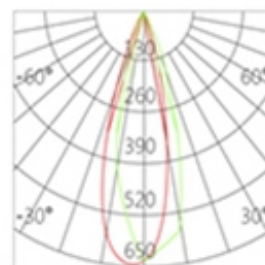

Mechanical Data

Housing	Diecast Aluminium
Diffuser	PC
IP Rating	IP20
Finish	White

Driver Options

On-Off / 0-10V / Triac / Dali / D4i

Emergency Kit

Available

Sensors

PIR / Microwave

Article ID	Power	Lumens	Correlated Color Temp.	Dimension	IP Rating
02-301-002005	3W	150lm	3000K	Φ40mm(A) x 35mm(B)	IP20
02-301-002177	3W	150lm	4000K	Φ40mm(A) x 35mm(B)	IP20

Selected products only, for other non listed products please get in touch with us