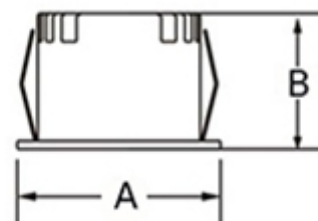

Recessed Spotlight, IP20

Find me on the Web

Lighting Data

LED Chip	CREE
Lumens	150lm
Color Rendering Index	>80
Correlated Color Temp.	2700K / 3000K
Beam Angle	24°

Electrical Data

Power	3W
Voltage	220-240VAC
Frequency	50/60Hz
Power Factor	>0.9

Article ID	Power	Lumens	Correlated Color Temp.	Dimension	IP Rating
02-301-002005	3W	150lm	3000K	Φ40mm(A) x 35mm(B)	IP20
02-301-002177	3W	150lm	4000K	Φ40mm(A) x 35mm(B)	IP20

Selected products only, for other non listed products please get in touch with us