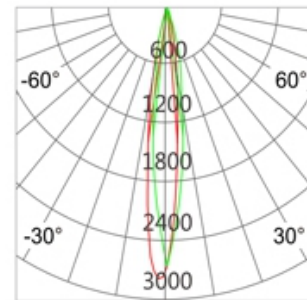

Mechanical Data

Housing	Diecast Aluminium
Diffuser	PC
IP Rating	IP20
Finish	White

Driver Options

On-Off / 0-10V / Triac / Dali / D4i

Emergency Kit

Available

Sensors

PIR / Microwave

Article ID	Power	Lumens	Correlated Color Temp.	Dimension	IP Rating
Atom 7W	7W	650lm	3000K	Φ62mm(A)x 68mm(B)	IP20
Atom 10W	10W	820lm	4000K	Φ62mm(A)x 68mm(B)	IP20
Atom 15W	15W	1200lm	4000K	Φ72mm(A)x 73mm(B)	IP20

Selected products only, for other non listed products please get in touch with us