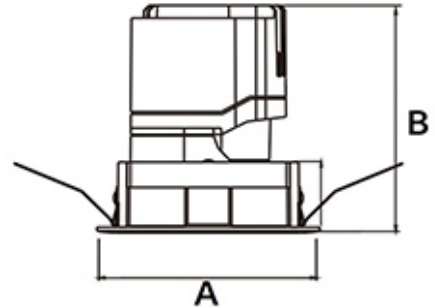

Recessed Downlight, IP20

Find me on the Web

Lighting Data

LED Chip	CREE
Lumens	650lm / 820lm / 1200lm
Color Rendering Index	>80
Correlated Color Temp.	3000K / 4000K / 6000K
Beam Angle	15°/25°/35°

Electrical Data