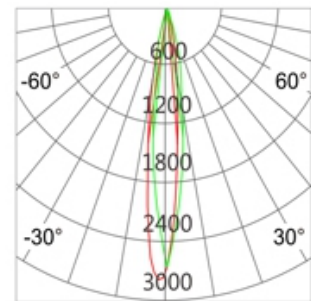

Mechanical Data

Housing	Diecast Aluminium
Diffuser	PC
IP Rating	IP44
Finish	White

Driver Options

On-Off / 0-10V / Triac / Dali / D4i

Emergency Kit

Available

Sensors

PIR / Microwave

Article ID	Power	Lumens	Correlated Color Temp.	Dimension	IP Rating
02-301-002000	7W	650lm	3000K	Φ80mm(A)x 35mm(B)	IP44
02-301-002173	10W	900lm	4000K	Φ90mm(A)x 47mm(B)	IP44

Selected products only, for other non listed products please get in touch with us