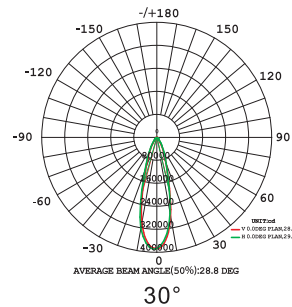

Lumya ALPHA SPORT

Flood Light FL-07-G6

Scan QR Code to Website

5
YEARS WARRANTY

Product Description

- Wide range wattage 400W to 1000W
- Streamlined Design
- 10KV SPD, IP65 & IK08
- Easy installation

Technical Lighting Data

- Luminous Flux: 48,000lm-160,000lm
- Beam angle 30°, 15°
- Luminaire Efficacy: 120lm/W@15°, 160lm/W@30°
- Colour Rendering Index: Ra>70
- CCT: 3000K/4000K/5700K

Wattage:

400W, 500W

Dimensions:

403x670x327mm

Lumens(±5%):

48,000lm, 60,000lm (15°)

64,000lm, 80,000lm (30°)

Wattage:

800W, 1000W

Dimensions:

773x670x327mm

Lumens(±5%):

96,000lm, 120,000lm (15°)

128,000lm, 160,000lm (30°)