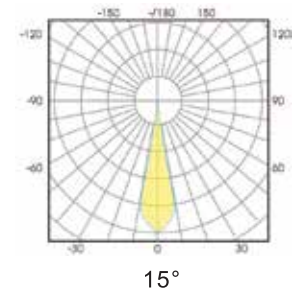

Lumya ALPHA SPORT

Flood Light FL-07-G6

Scan QR Code to Website

5
YEARS WARRANTY

Product Description

- Wide range wattage 400W to 1000W
- Streamlined Design
- 10KV SPD, IP65 & IK08
- Easy installation

Technical Lighting Data

- Luminous Flux: 48,000lm-160,000lm
- Beam angle 30°, 15°
- Luminaire Efficacy: 120lm/W@15°, 160lm/W@30°
- Colour Rendering Index: Ra>70
- CCT: 3000K/4000K/5700K

Wattage:

400W, 500W

Dimensions:

403x670x327mm

Lumens(±5%):

48,000lm, 60,000lm (15°)

64,000lm, 80,000lm (30°)

Wattage:

800W, 1000W

Dimensions:

773x670x327mm

Lumens(±5%):

96,000lm, 120,000lm (15°)

128,000lm, 160,000lm (30°)