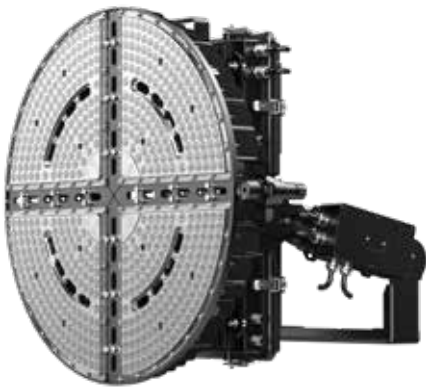

Lumya ALPHA SPORT

Flood Light FL-07-G5

Scan QR Code to Website

5
YEARS WARRANTY

Product Description

- Wide range wattage 300W to 1200W
- Streamlined Design
- 10KV SPD, IP65 & IK08
- Easy installation

Technical Lighting Data

- Luminous Flux: 36,000lm-186,000lm
- Beam angle 30°, 15°
- Luminaire Efficacy: 120lm/W@15°, 160lm/W@30°
- Colour Rendering Index: Ra>70
- CCT: 3000K/4000K/5700K

Wattage:

300W, 400W

Dimensions:

Ø496x657x207mm

Lumens(±5%):

36,000lm, 48,000lm (15°)

48,000lm, 64,000lm (30°)

Wattage:

500W, 600W

Dimensions:

Ø496x657x207mm

Lumens(±5%):

60,000lm, 72,000lm (15°)

80,000lm, 96,000lm (30°)

Wattage:

700W, 800W

Dimensions:

Ø610x734x228mm

Lumens(±5%):

84,000lm, 96,000lm (15°)