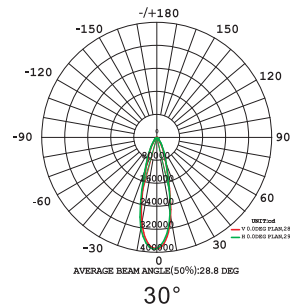

- Luminous Flux: 36,000lm-186,000lm
- Beam angle 30°, 15°
- Luminaire Efficacy: 120lm/W@15°, 160lm/W@30°
- Colour Rendering Index: Ra>70
- CCT: 3000K/4000K/5700K

Wattage:

300W, 400W

Dimensions:

Ø496x657x207mm

Lumens(±5%):

36,000lm, 48,000lm (15°)

48,000lm, 64,000lm (30°)

Wattage:

500W, 600W

Dimensions:

Ø496x657x207mm

Lumens(±5%):

60,000lm, 72,000lm (15°)

80,000lm, 96,000lm (30°)

Wattage:

700W, 800W

Dimensions:

Ø610x734x228mm

Lumens(±5%):

84,000lm, 96,000lm (15°)

112,000lm, 124,000lm (30°)

Wattage:

1000W, 1200W

Dimensions:

Ø610x734x228mm

Lumens(±5%):

1000W: 120,000lm(15°)-155,000lm(30°)

1200W: 186,000lm(30°)