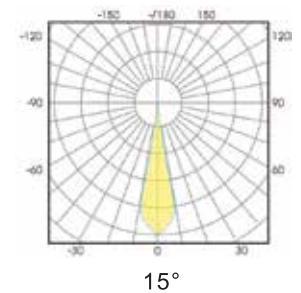

- Luminous Flux: 36,000lm-186,000lm
- Beam angle 30°, 15°
- Luminaire Efficacy: 120lm/W@15°, 160lm/W@30°
- Colour Rendering Index: Ra>70
- CCT: 3000K/4000K/5700K

Wattage:

300W, 400W

Dimensions:

Ø496x657x207mm

Lumens(±5%):

36,000lm, 48,000lm (15°)

48,000lm, 64,000lm (30°)

Wattage:

500W, 600W

Dimensions:

Ø496x657x207mm

Lumens(±5%):

60,000lm, 72,000lm (15°)

80,000lm, 96,000lm (30°)

Wattage:

700W, 800W

Dimensions:

Ø610x734x228mm

Lumens(±5%):

84,000lm, 96,000lm (15°)

112,000lm, 124,000lm (30°)

Wattage:

1000W, 1200W

Dimensions:

Ø610x734x228mm

Lumens(±5%):

1000W: 120,000lm(15°)-155,000lm(30°)

1200W: 186,000lm(30°)