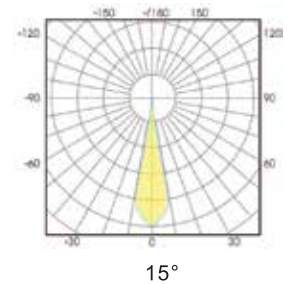

### Technical Lighting Data

- Luminous Flux: 24,000lm-38,400lm
- Beam angle 30°, 15°
- Luminaire Efficacy: 120lm/W@15°, 160lm/W@30°
- Colour Rendering Index: Ra>70
- CCT: 3000K/4000K/5700K

#### Dimensions:

402x262x287mm