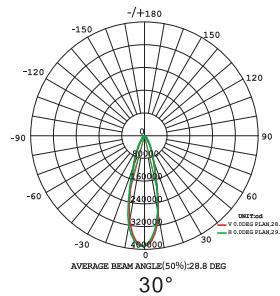

### Technical Lighting Data

- Luminous Flux: 24,000lm-38,400lm
- Beam angle 30°, 15°
- Luminaire Efficacy: 120lm/W@15°, 160lm/W@30°
- Colour Rendering Index: Ra>70
- CCT: 3000K/4000K/5700K

#### Dimensions:

402x262x287mm