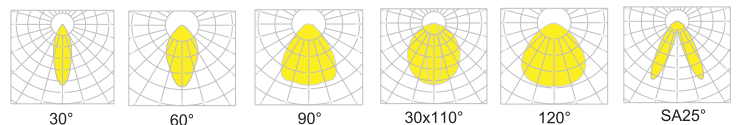

Lumya Contiline

LED Linear Trunking Light

Scan QR Code to Website

5
YEARS WARRANTY

Dimensional drawing

Product description

- * Fashionable and personalized design, modern and unique appearance with Wide & Narrow beam angle.
- * Nowadays' most stable microwave detection technology employed saves as much energy as possible.
- * High luminous efficacy, low power consumption ,long life span.
- * Integral design and fully compact structure, waterproofing grade reaches IP65.
- * Smaller in size, longer lifetime, safer in practical use
- * A complete range of product line includes 0-10v dimming, non-dimming, emergency lighting, motion sensor detection control, and other flexible combination

Technical lighting data

Luminous flux: Max 9600lm
 Lamp wattage: 42W / 46W /50W / 54W / 62W / 66W / 72W
 Luminaire Efficacy: 160 lm/W
 Colour rendering index: Ra>80
 CCT: 3000K / 4000K / 5000K

Technical Electrical data